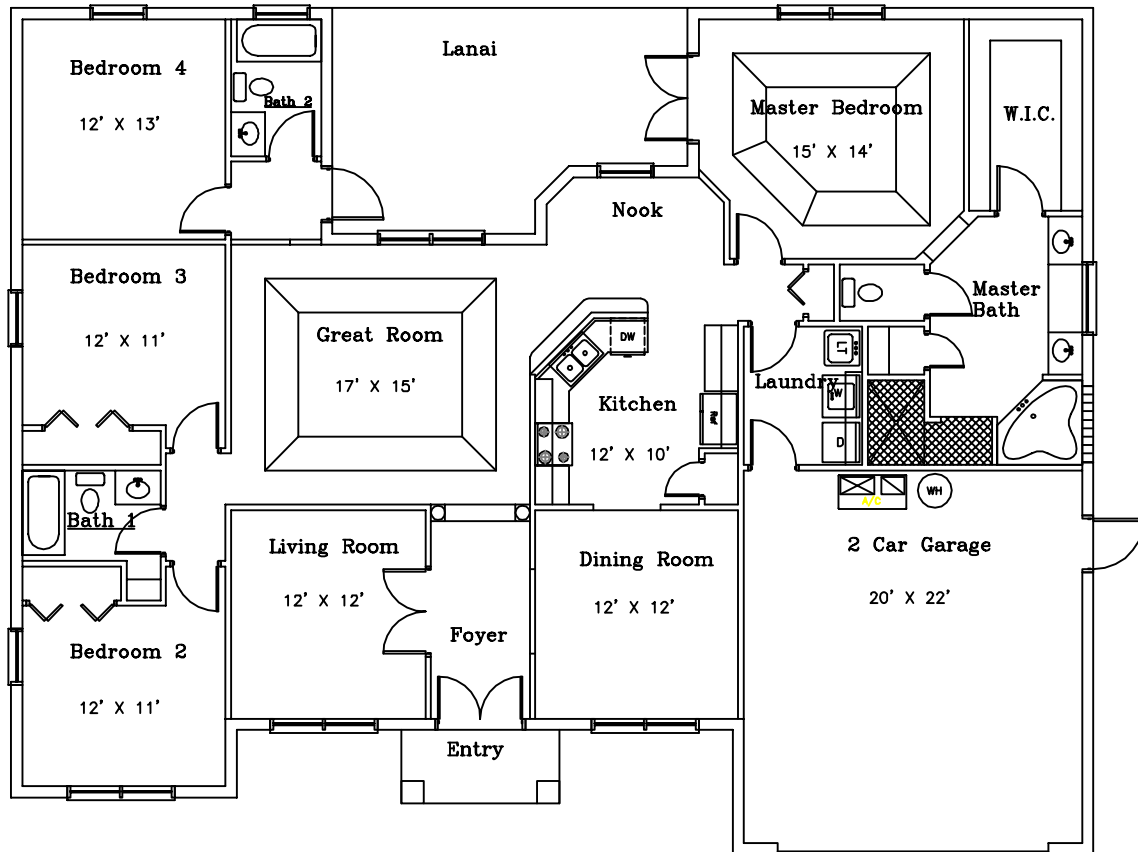

The Palm Beach

ROOM DIMENSIONS ARE APPROXIMATE

Living	2,221
Garage	473
Entry	29
Lanai	246
Total	2,969

HOUSE CRAFT HOMES, L.L.C.

12501 U.S. HWY 441, ALACHUA, FL. 32615

PHONE 386-462-5323 FAX 386-462-1509 CRC 058087